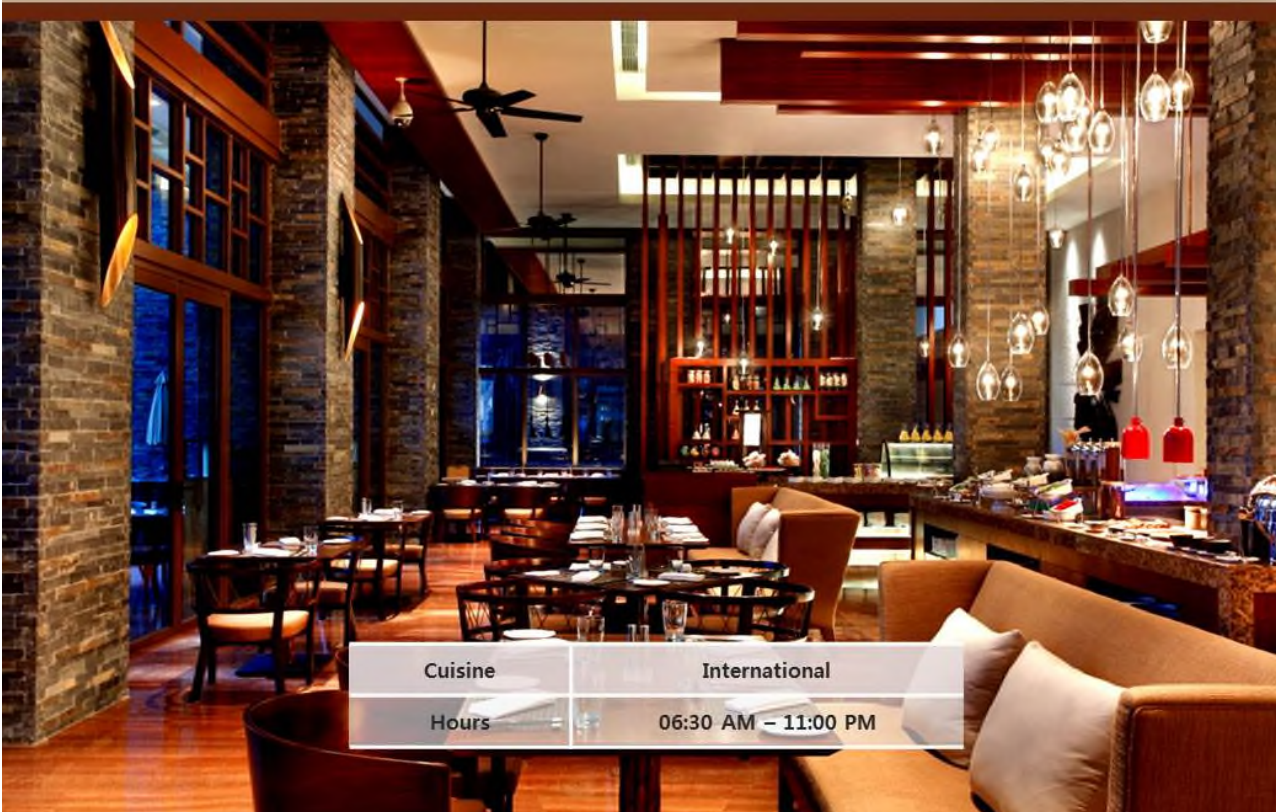

Shine Spa

AT SHENZHOU PENINSULA

The perfect place to find your glow, brighten your mood, enjoy the moment.

하이난 신주 페닌슐라 골프클럽 & 웨라톤호텔

Sheraton Hotel Shenzhen Peninsula Peninsula

Chinese Restaurant

AT SHENZHOU PENINSULA

Cuisine	Cantonese and traditional Chinese dishes
Hours	11:30 - 14:30 and 17:30 - 22:00

All Day Dining

AT SHENZHOU PENINSULA

Cuisine	International
Hours	06:30 AM - 11:00 PM

하이난 신주 페닌슐라 골프클럽 & 셰라톤호텔

Four Points Sheraton Shenzhou Peninsula Peninsula

AT SHENZHOU PENINSULA

**FOUR
POINTS**
BY SHERATON

Shenzhou Peninsula

神州半岛福朋酒店
喜来登集团管理

Sea Front Room

AT SHENZHOU PENINSULA

하이난 신주 페닌슐라 골프클럽 & 셰라톤호텔

Four Points Sheraton Shenzhen Peninsula Peninsula