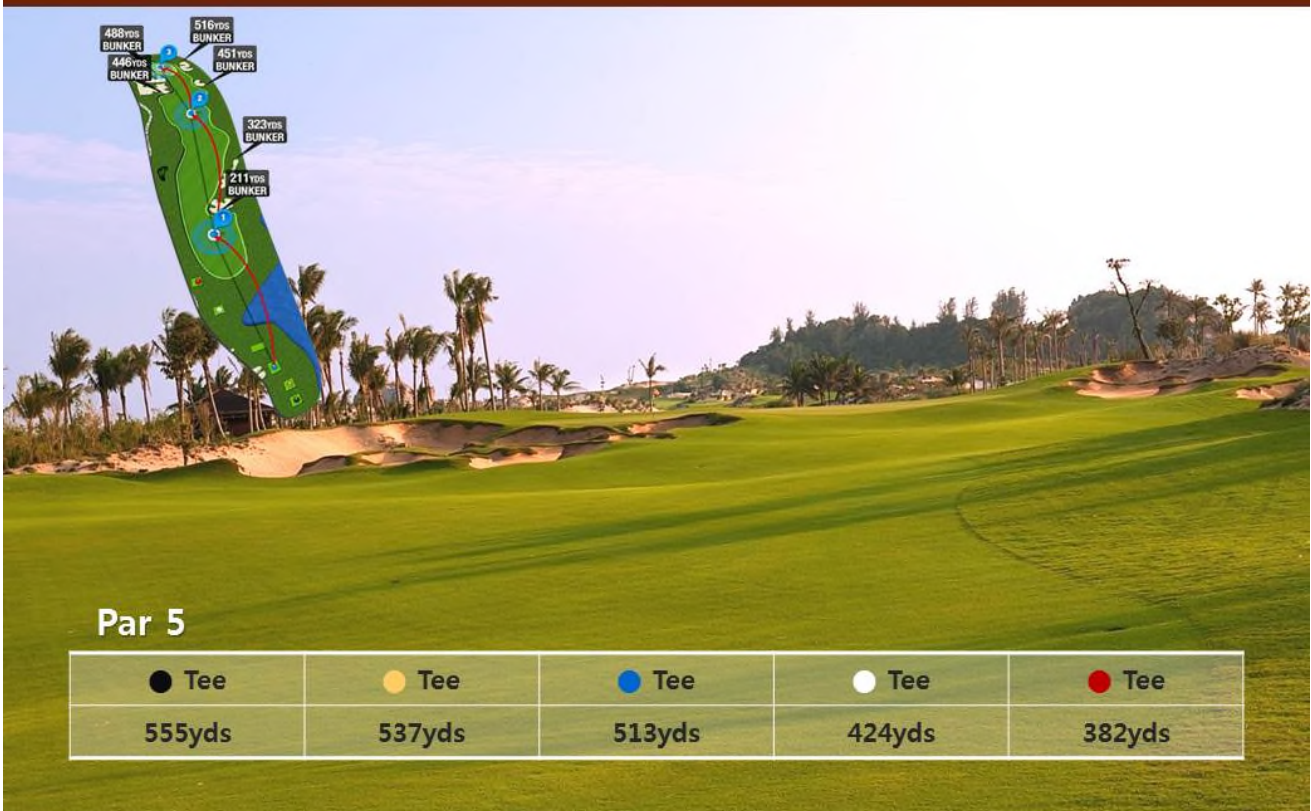

Par 5

● Tee	● Tee	● Tee	● Tee	● Tee
555yds	537yds	513yds	424yds	382yds