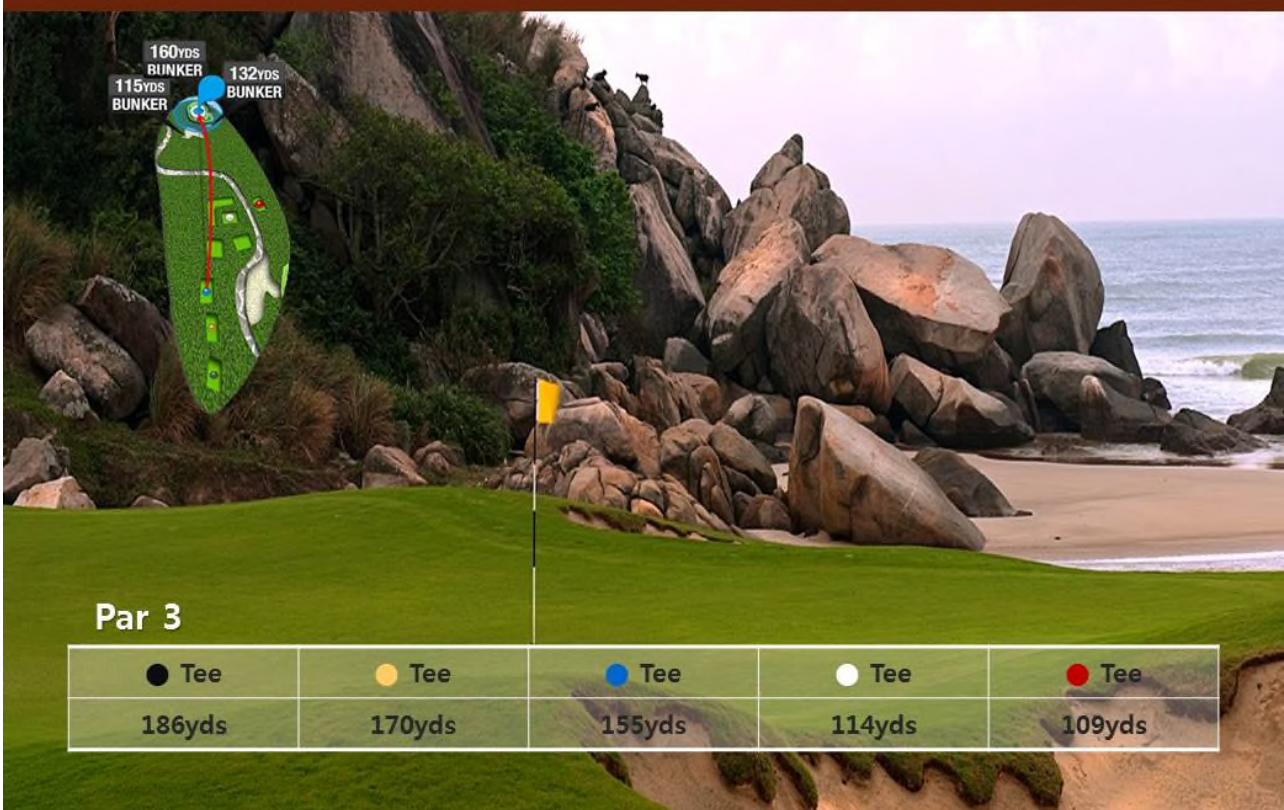

AT SHENZHOU PENINSULA

411yds BUNKER

Par 4

● Tee	● Tee	● Tee	● Tee	● Tee
483yds	464yds	448yds	360yds	319yds

하이난 신주 페닌슐라 골프클럽 & 웨라톤호텔

Peninsula Golf Courses–West 17,18

West 17

AT SHENZHOU PENINSULA

East 1

AT SHENZHOU PENINSULA

East 1 Golf Course layout showing a Par 4 hole with two bunkers: 282yds BUNKER and 260yds BUNKER. The background shows a scenic view of the golf course with green fairways and sand traps.