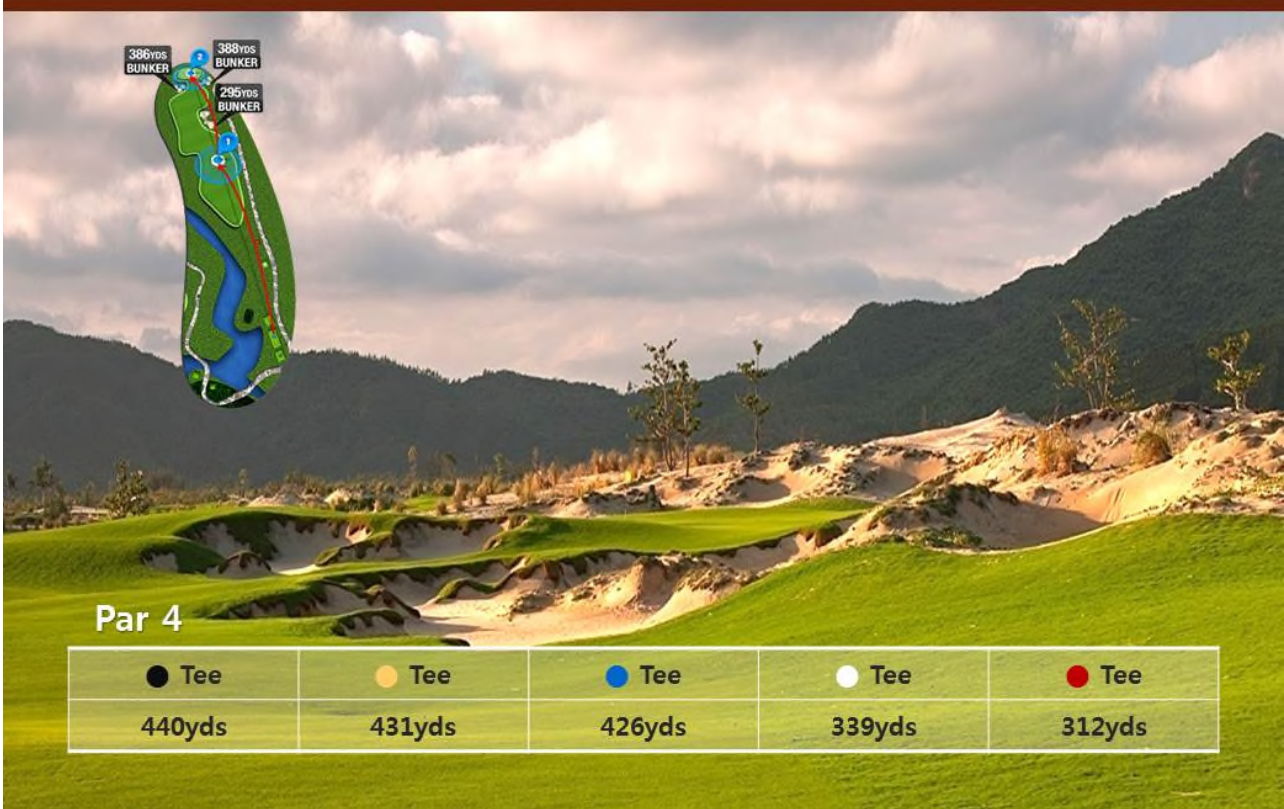

Par 4

● Tee	● Tee	● Tee	● Tee	● Tee
440yds	431yds	426yds	339yds	312yds