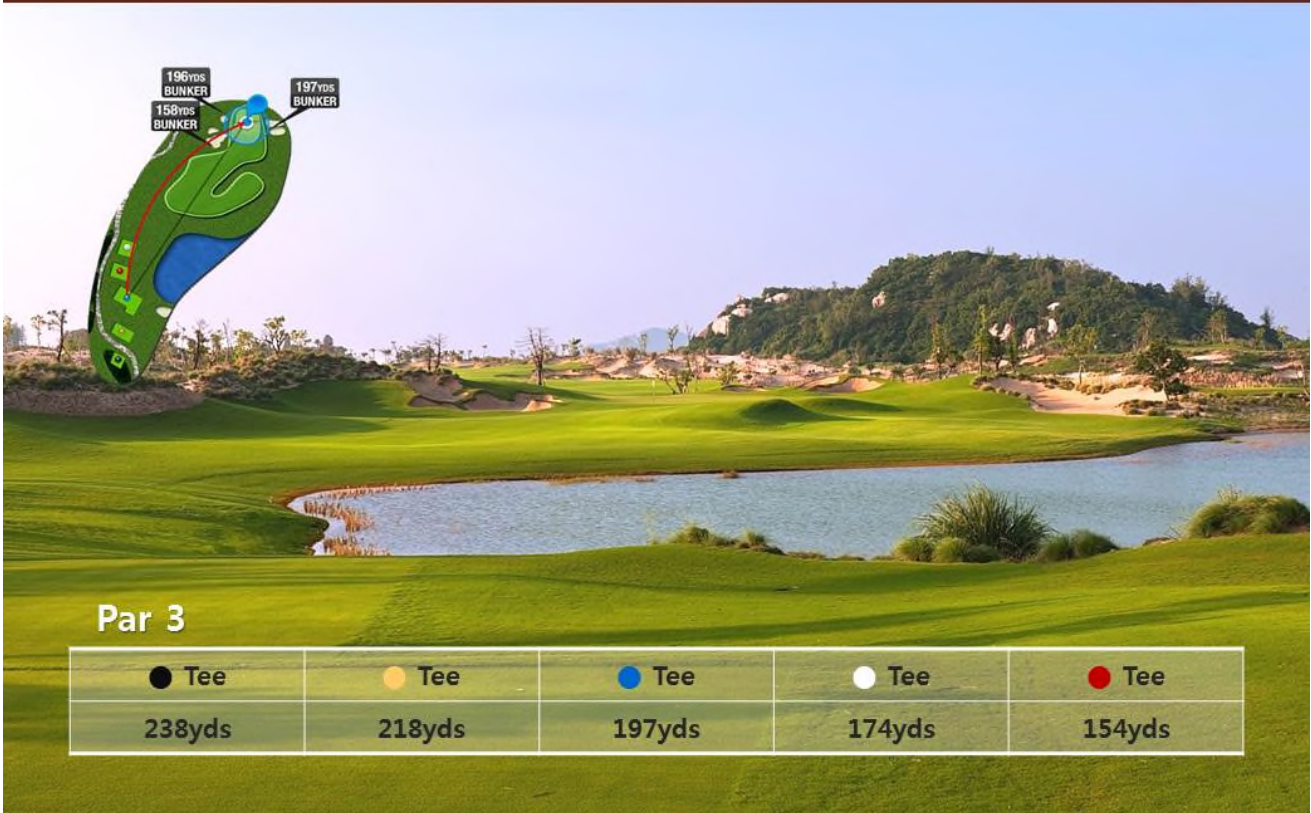

Par 4

● Tee	● Tee	● Tee	● Tee	● Tee
473yds	458yds	444yds	371yds	319yds

하이난 신주 페닌슐라 골프클럽 & 웨라톤호텔

Peninsula Golf Courses–East 3,4

East 3

AT SHENZHOU PENINSULA

Par 3

● Tee	● Tee	● Tee	● Tee	● Tee
238yds	218yds	197yds	174yds	154yds

East 4

AT SHENZHOU PENINSULA

Par 5

● Tee	● Tee	● Tee	● Tee	● Tee
555yds	537yds	513yds	424yds	382yds

하이난 신주 페닌슐라 골프클럽 & 웨라톤호텔

Peninsula Golf Courses–East 5,6

East 5

AT SHENZHOU PENINSULA