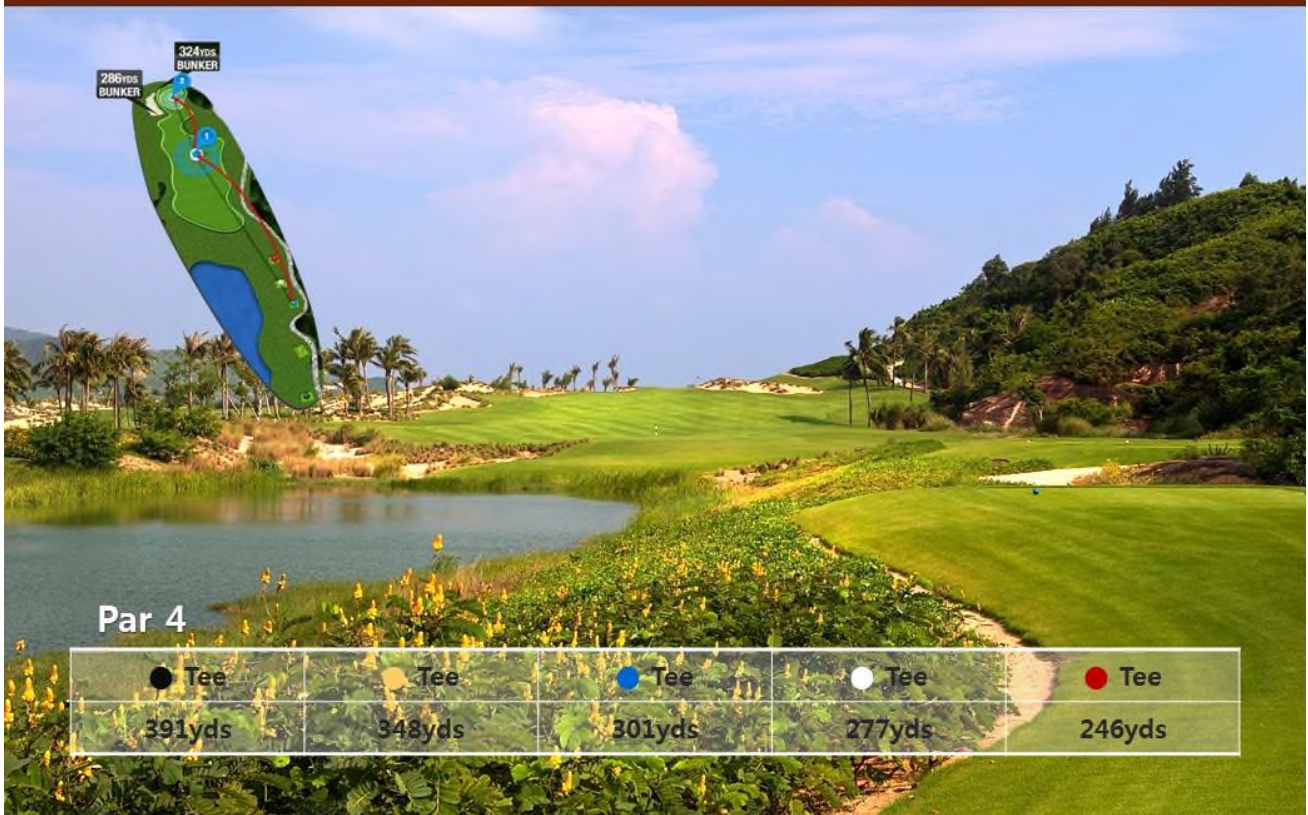

하이난 신주 페닌슐라 골프클럽 & 웨라톤호텔

Peninsula Golf Courses–East 7,8

East 7

AT SHENZHOU PENINSULA

Par 4

● Tee	● Tee	● Tee	● Tee	● Tee
391yds	348yds	301yds	277yds	246yds

East 8

AT SHENZHOU PENINSULA