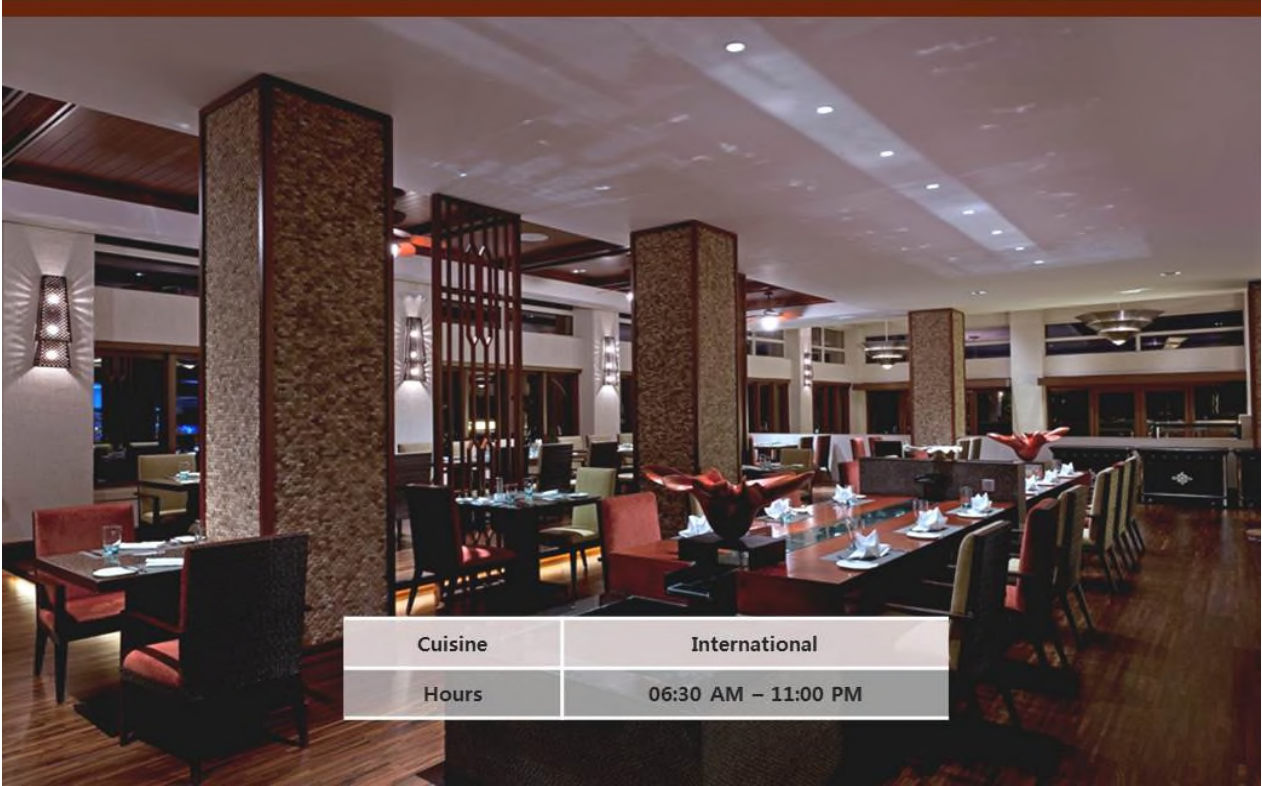

AT SHENZHOU PENINSULA

**FOUR
POINTS**
BY SHERATON

Shenzhou Peninsula

神州半岛福朋酒店
喜来登集团管理

Sea Front Room

AT SHENZHOU PENINSULA

하이난 신주 페닌슐라 골프클럽 & 셰라톤호텔

Four Points Sheraton Shenzhen Peninsula Peninsula

Chinese Sichuan Hotpot Seafront Restaurant

AT SHENZHOU PENINSULA

Cuisine	Seafood Hotpot
Hours	06:30 PM – 10:00 PM

Lagoon Bar

AT SHENZHOU PENINSULA

Cuisine	BBQ & Seafood
Hours	06:30 PM – 11:00 PM

하이난 신주 페닌슐라 골프클럽 & 셰라톤호텔

Four Points Sheraton Shenzhen Peninsula Peninsula

All Day Dining

AT SHENZHOU PENINSULA

Cuisine	International
Hours	06:30 AM – 11:00 PM

Lagoon Pool

AT SHENZHOU PENINSULA

하이난 신주 페닌슐라 골프클럽 & 웨라톤호텔

VIP Transportation Service